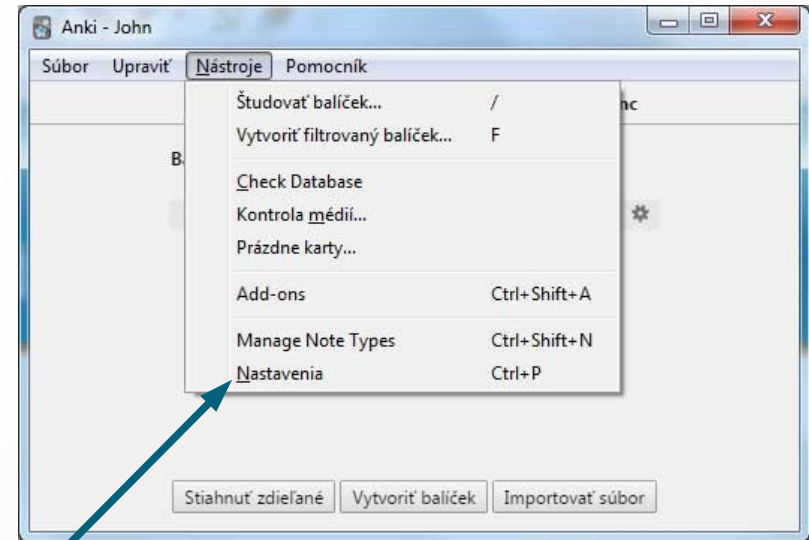

Changing the Interface Language

If your 'Interface Language' has been changed or incorrectly set-up, your screen may look like the top screen. The English version would look like the bottom screen. The positions of the the menu items are the same regardless of language.

To change the 'Interface Language', select the 'Preferences' menu languages