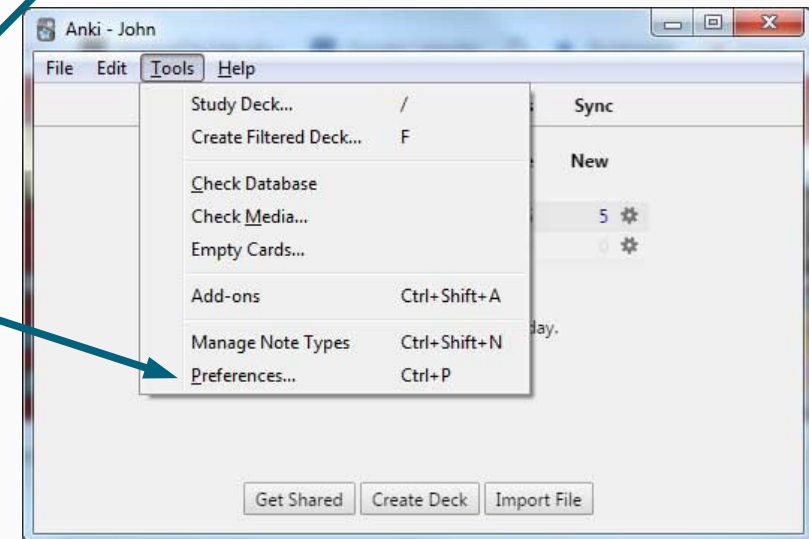

Changing the Interface Language

If your 'Interface Language' has been changed or incorrectly set-up, your screen may look like the top screen. The English version would look like the bottom screen. The positions of the the menu items are the same regardless of language.

To change the 'Interface Language', select the 'Preferences' menu languages